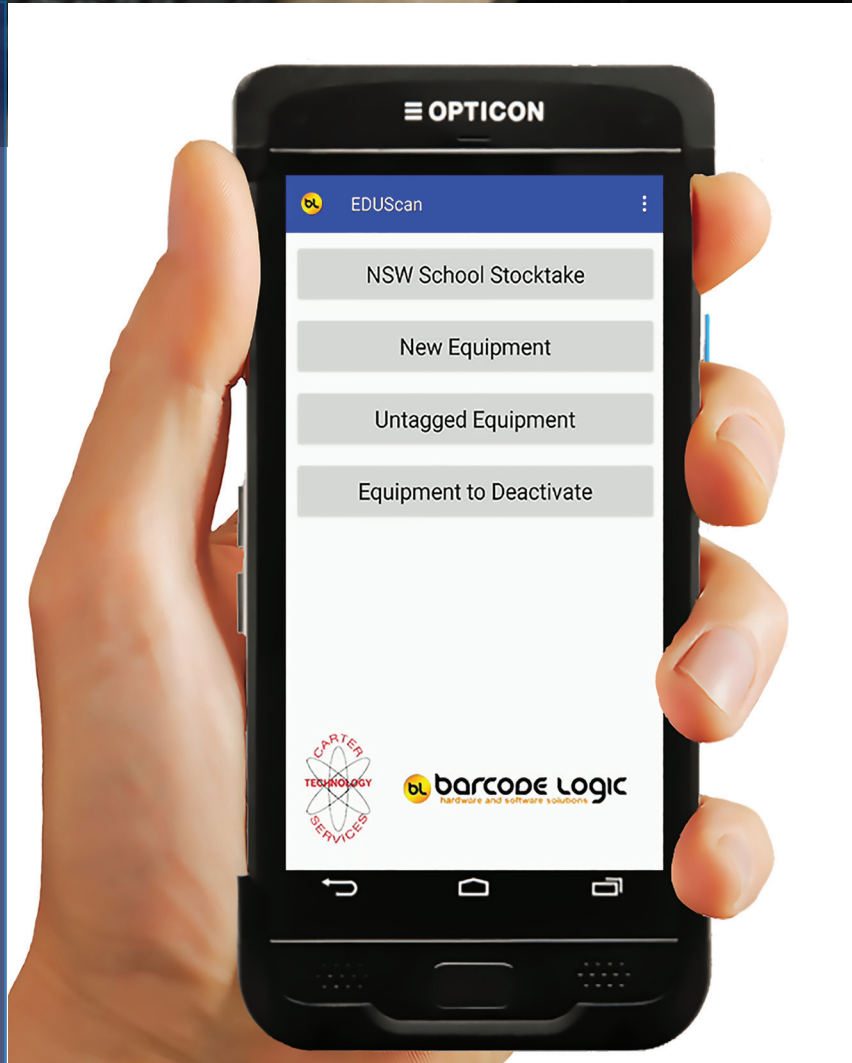

EDUScan

Fast, simple, accurate, barcode printing and scanning for:

- » NSW School Stocktake;
- » NEW Equipment;
- » Untagged Equipment;
- » Equipment to Deactivate.

Take the pain out of data collection.

EDUScan

DATA COLLECTION MADE EASY.

ABOUT EDUSCAN

EDUScan is a mobile system that increases the speed and accuracy of data collection by scanning barcodes.

EDUScan Starting Package consists of:

- Business Label Printer.
- Data collection Scanner to link rooms and equipment to each room.
- EDUScan PC Software featuring Barcode Printing and Design, Importing of Data and Communication between the PC and the Scanner.