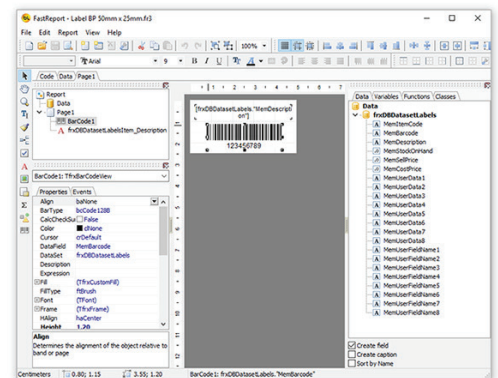

EDUScan

DATA COLLECTION MADE EASY.

ABOUT EDUSCAN

EDUScan is a mobile system that increases the speed and accuracy of data collection by scanning barcodes.

EDUScan Starting Package consists of:

- Business Label Printer.
- Data collection Scanner to link rooms and equipment to each room.
- EDUScan PC Software featuring Barcode Printing and Design, Importing of Data and Communication between the PC and the Scanner.

It uses its own database of items which can be created manually or populated from a CSV (Comma Separated Value) or TXT (text) file that has been exported from a spreadsheet or other accounting or inventory system.

EDUScan includes a range of standard label formats that you can choose from, but it also includes a label designer which allows you to design your own label of any size and include any information that is in the database on the label.

WHY CHOOSE EDUScan

- EASY TO USE — MINIMAL TRAINING AND SETUP REQUIRED
- ABILITY TO DOWNLOAD YOUR ASSET ITEMS LOOKUP FILE FROM YOUR EXCEL FILE
- HIGHER ACCURACY BY REDUCING DATA ENTRY ERRORS
- REDUCES TIME TO COLLECT DATA — COUNTED DATA IS UPLOADED IN EXCEL FORMAT
- TRUE TIME AND DATE STAMP WHEN ITEMS HAVE BEEN SIGHTED.
- NO NEED FOR WALKING AROUND WITH A LAPTOP CONNECTED TO A CORDED SCANNER
- FULLY AUSTRALIAN OWNED, SUPPORTED AND IS DEVELOPED HERE WITH DECADES OF LOCAL EXPERIENCE IN BARCODE DATA CAPTURE SYSTEMS